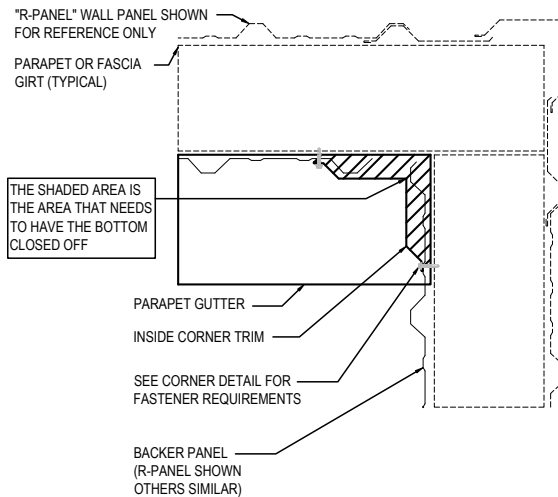

PARAPET GUTTER

EK7061 - PARAPET GUTTER - BACKER PANEL

EK7061 PARAPET GUTTER - BACKER PANEL

[Download the DWG file by clicking here.](#)

PARAPET GUTTER - BACKER PANEL

UNIVERSAL PARAPET GUTTER BACK PANEL FINISH DETAIL
SEE PARAPET GUTTER DETAIL FOR PANEL CLOSURE REQUIREMENTS

EK7061

Detailer Notes:

- 1) DETAIL DJ7261 & EK7061 ARE THE SAME DETAIL. THE DUPLICATION IS TO GET THE DETAILS IN ORDER WITH RESPECTIVE PANEL SYSTEMS. THIS DETAIL IS USED WITH THE TRAPEZOIDAL AND VERTICAL RIB ROOF SYSTEM.