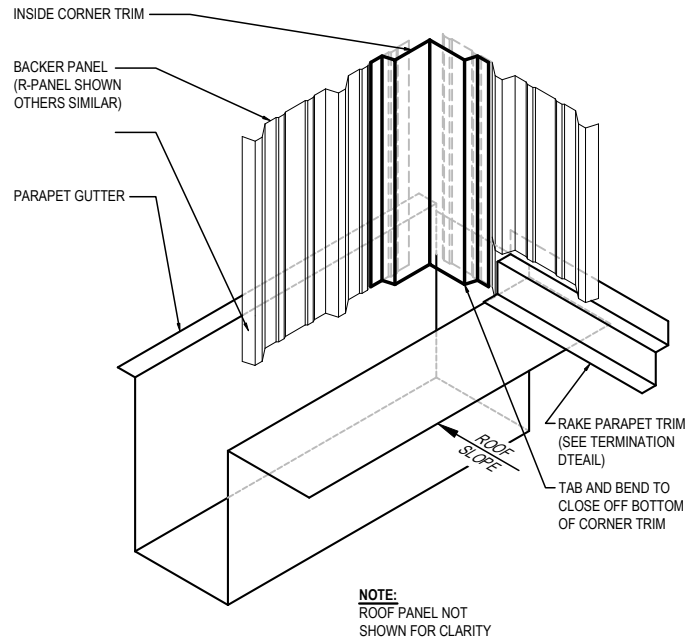

PARAPET GUTTER

EK7061 - PARAPET GUTTER - BACKER PANEL

EK7061 PARAPET GUTTER - BACKER PANEL

[Download the DWG file by clicking here.](#)

PARAPET GUTTER - BACKER PANEL

UNIVERSAL PARAPET GUTTER BACK PANEL FINISH DETAIL
SEE PARAPET GUTTER DETAIL FOR PANEL CLOSURE REQUIREMENTS

EK7061

Detailer Notes:

- 1) DETAIL DJ7261 & EK7061 ARE THE SAME DETAIL. THE DUPLICATION IS TO GET THE DETAILS IN ORDER WITH RESPECTIVE PANEL SYSTEMS. THIS DETAIL IS USED WITH THE TRAPEZOIDAL AND VERTICAL RIB ROOF SYSTEM.